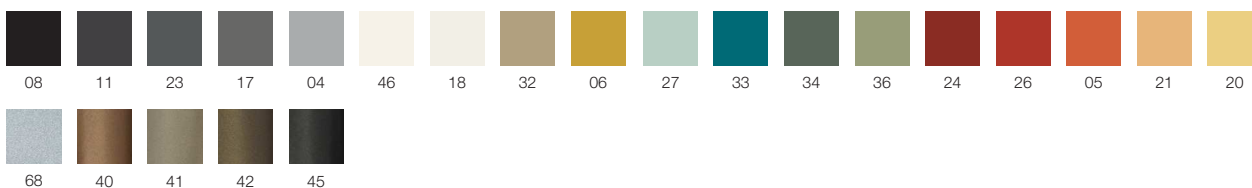

Table H.72 cm.

Round base column: in steel with powder coated finishes available in 2 sizes

Tabletop fixing plate: powder coated steel.

Tabletops: different sizes and materials (tops not included, order separately).

	Article	pcs / dimensions volume / gross weight product net weight
Table base ø 45 cm	T0060 P	1 pc / 47x47x75 cm 0,17 m ³ / 17,3 Kg 15 Kg
Table base ø 60 cm	T0061 P	1 pc / 61x61x76 cm 0,28 m ³ / 26 Kg 23 Kg
Double column base 100x55 cm	TV062	

Finishes

Frame

Tops (For prices and packing details see "Tabletops section")

HPL (art. PHP)

Laminate with ABS edge, 25 mm thick (art. PLD)

NR*: Black anti fingerprint

Dimensions and standard tops (H. without top)